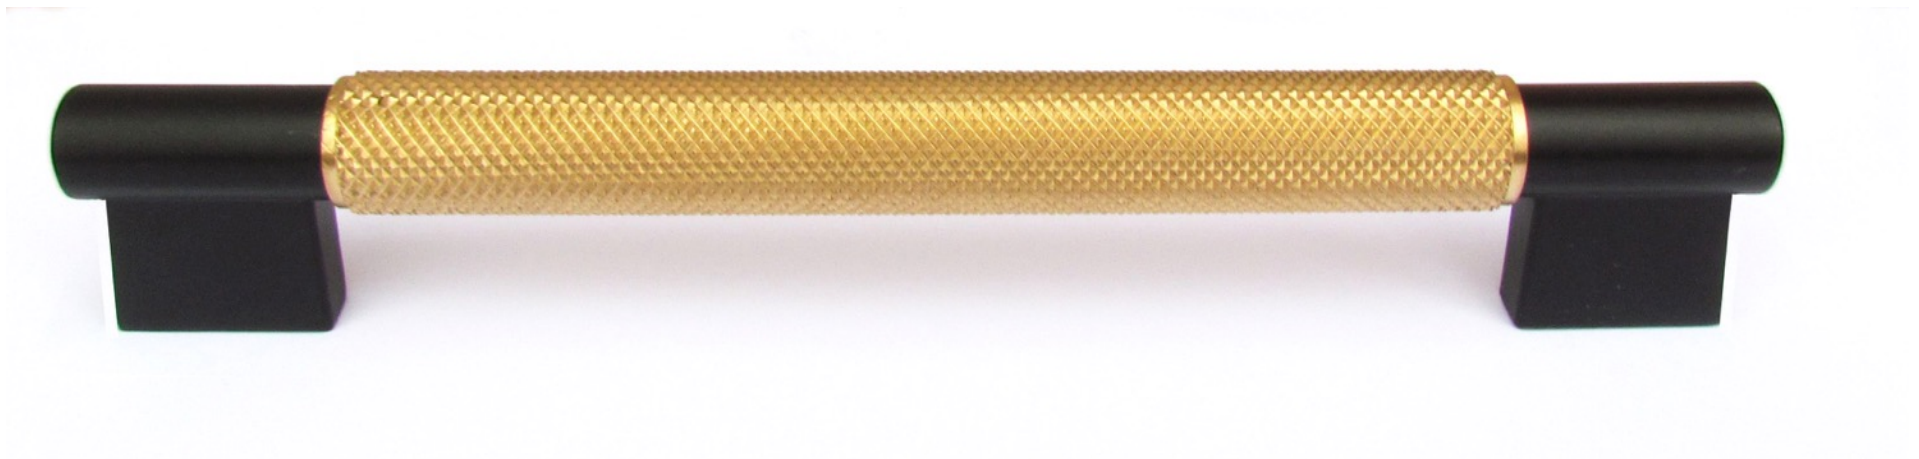

Chic

Code 087 128
weight gr. 361

Regent

Code 085 available hole to hole 96 128 160
weight gr. 268

Victoria

ferretto
MADE IN ITALY

Taylor

Code 088 128
weight gr. 223

ferretto
MADE IN ITALY

Hayden

Code 387 50
weight gr. 102

ferretto
MADE IN ITALY

Zar

Code 084 128
weight gr. 384

Triumph

Code 083 96/128

Code 083 160/192

ferretto
MADE IN ITALY

Queen

Code 386 30

ferretto
MADE IN ITALY

Castle

Code 163 60
weight gr. 88

ferretto
MADE IN ITALY

Face

Code 0 89 128
weight gr. 210